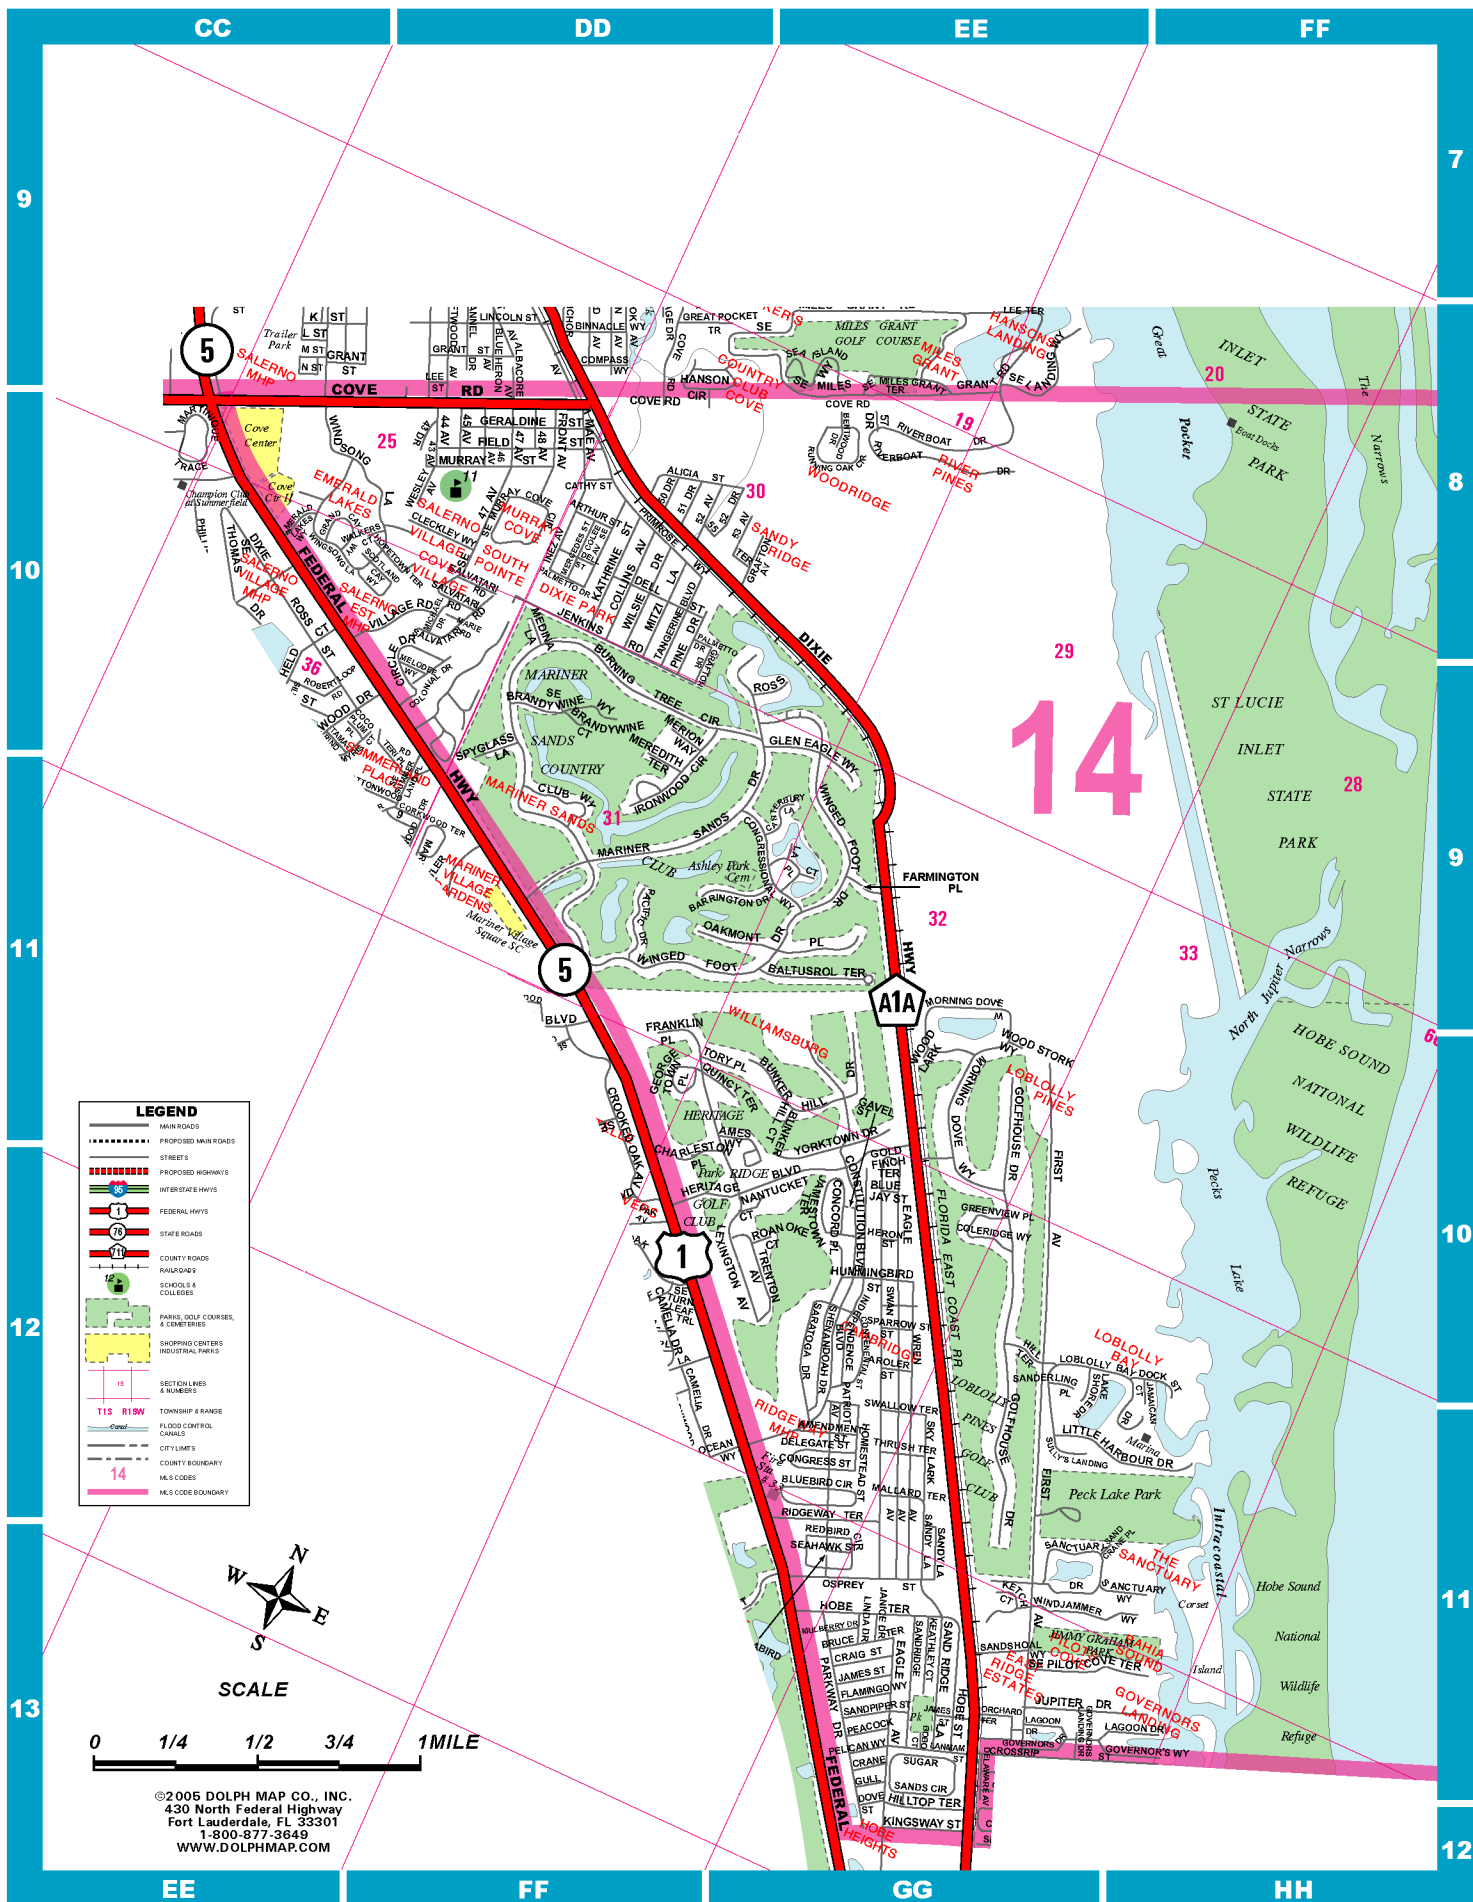

North to Cove Rd.  
South to Kingsway St. A1A Crossrip St.

East to Intracoastal.  
West to US1.

MAP R (In area 14)

©2005 DOLPH MAP CO., INC.  
430 North Federal Highway  
Fort Lauderdale, FL 33301  
1-800-877-3649  
WWW.DOLPHMAP.COM