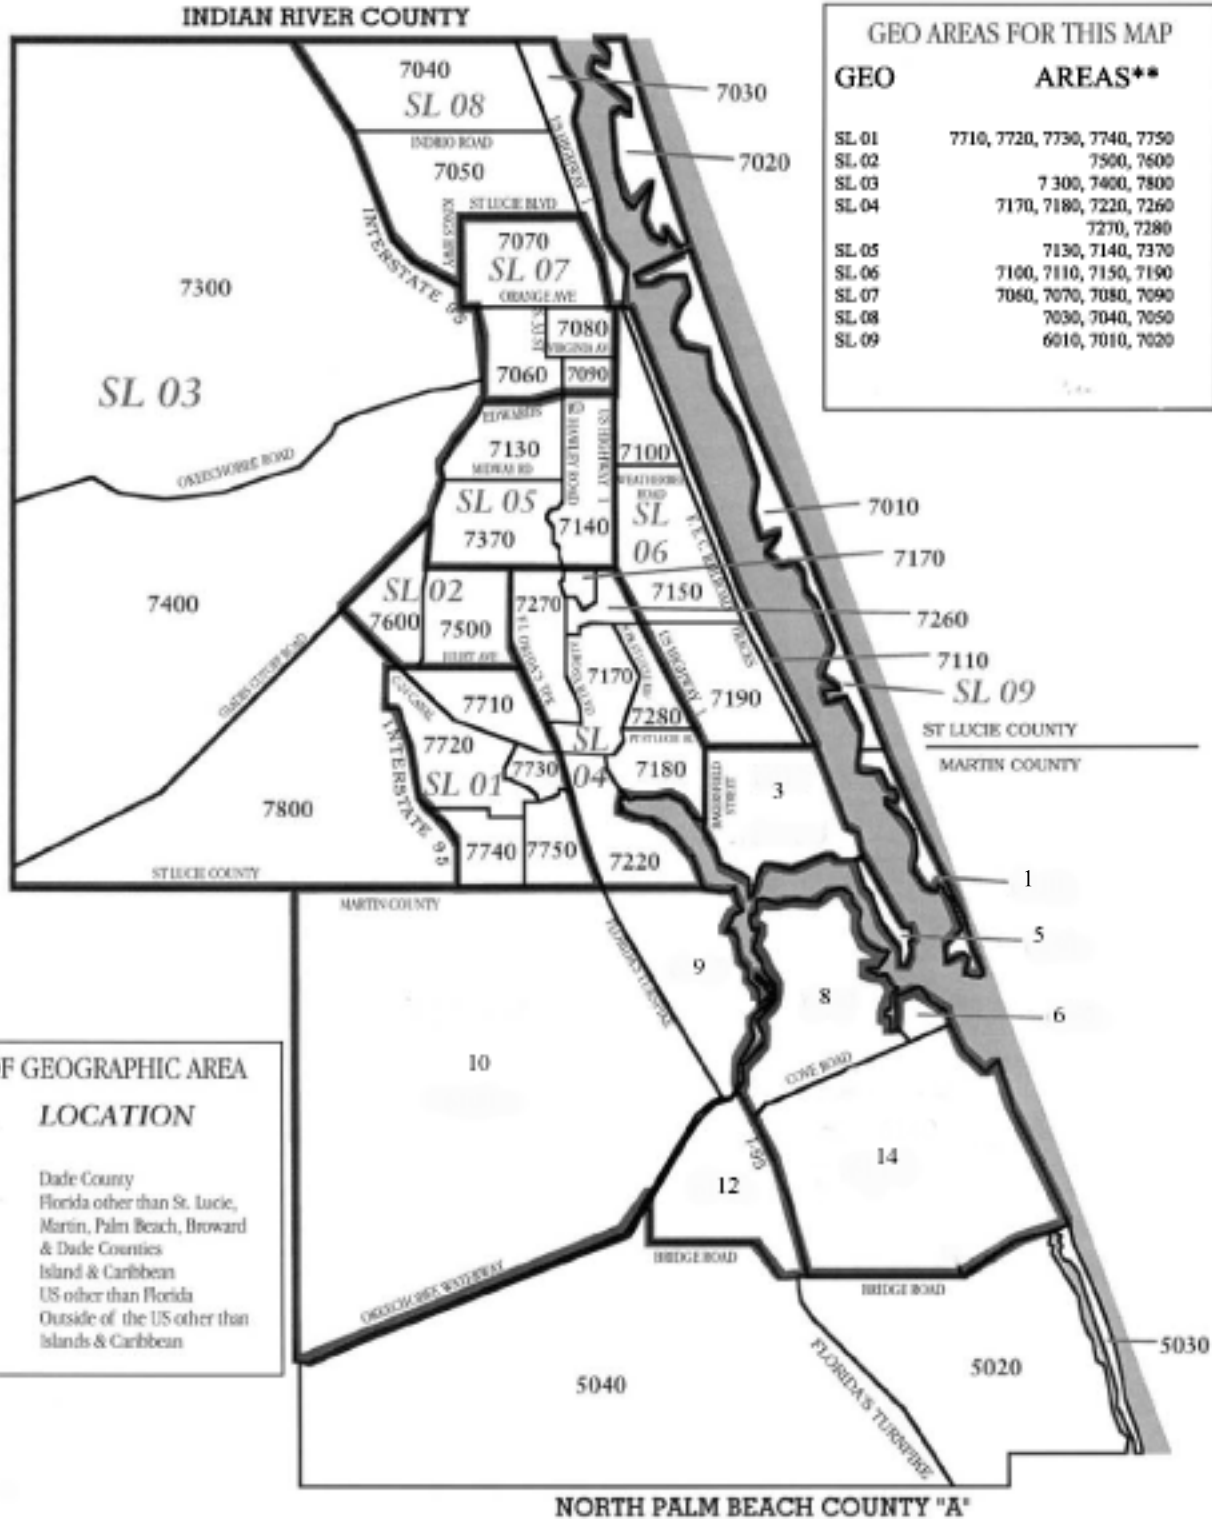

ST. LUCIE & MARTIN COUNTIES

Area Map

GEO AREAS FOR THIS MAP	
GEO	AREAS**
SL 01	7710, 7720, 7730, 7740, 7750
SL 02	7500, 7600
SL 03	7300, 7400, 7800
SL 04	7170, 7180, 7220, 7260, 7270, 7280
SL 05	7130, 7140, 7370
SL 06	7100, 7110, 7150, 7190
SL 07	7060, 7070, 7080, 7090
SL 08	7030, 7040, 7050
SL 09	6910, 7010, 7020

OUT OF GEOGRAPHIC AREA	
AREA	LOCATION
5930	Dade County
5940	Florida other than St. Lucie, Martin, Palm Beach, Broward & Dade Counties
5950	Island & Caribbean
5960	US other than Florida
5970	Outside of the US other than Islands & Caribbean